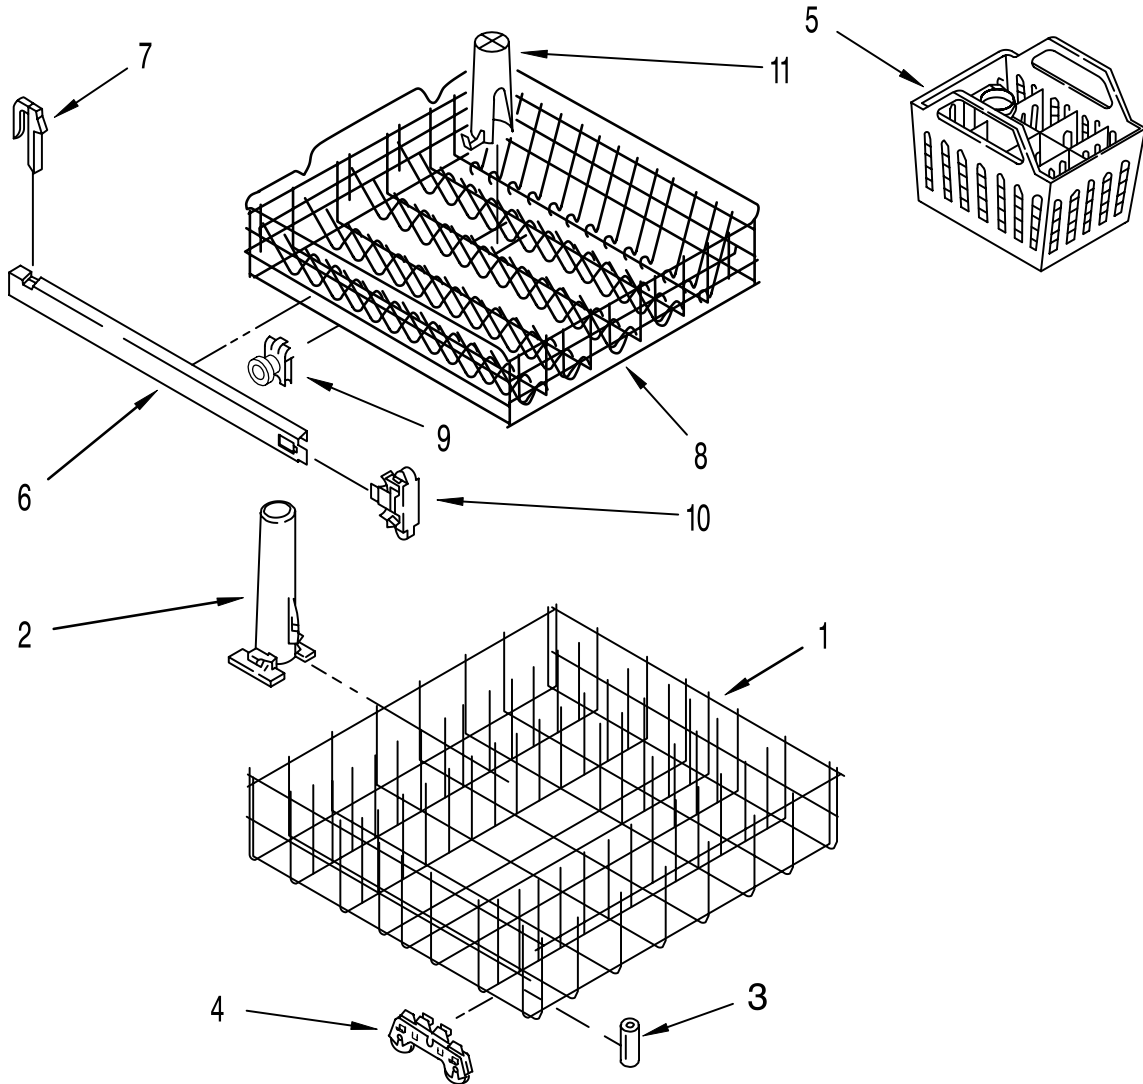

†Refer To Dishwasher Replacement Panel Parts List No. 675345.

PUMP AND SPRAY ARM PARTS

For Model: DP840CWDB3
Almond/Black

Illus. No.	Part No.	DESCRIPTION
1	3369037	Grommet, Pump Seal
2	3369015	Pump & Motor Assembly
For Breakdown Of Pump Parts, Refer To Pump And Motor Parts Page.		
3	3369035	Hose, Pump Inlet
4	3369036	Clamp (2)
5	3369033	Support, Motor
6	3369032	Grommet, Motor Support
7	3370856	Pushnut, Motor Support
8	3369038	Washer, Grommet
9	3369008	Spray Arm, Assembly Lower
10	3369039	Nut, Pump Outlet
11	3371745	Support & Bearing Assembly (Includes Items: 13, 14 & 15)
12	3369045	Seal, Split Ring
13	3369044	Washer
14	3371746	Bearing
15	3371744	Shoulder Screw
16	3369175	Collector
17	3369176	Funnel
18	3369326	Grate, Funnel
19	3369177	Seal
20	3369178	Ball, Check-Valve
21	371499	Clamp, Hose
22	3369179	Hose, Collector
23	3371634	Washer, Curved
24	3369181	Screw 10-16, Hi-Lo (4)

FOR ORDERING INFORMATION REFER TO PARTS PRICE LIST

PUMP AND MOTOR PARTS

For Model: DP840CWDB3
Almond/Black

Illus. No.	Part No.	DESCRIPTION
1	3369011	Housing Assembly
2	3369031	Seal, Drain Cover
3	3369028	Diaphragm
4	3369029	Ring, Diaphragm
5	3369030	Cover, Drain Valve
6	3368921	Screw (4)
7	3369020	Seal Seat
8	3374028	Seal Head
9	3369013	Impeller & Bearing Assembly
10	3369012	Disk & Mount Assembly
11	3372625	Motor
12	3368922	Screw (3)

FOR ORDERING INFORMATION REFER TO PARTS PRICE LIST

DISHRACK PARTS

For Model: DP840CWDB3
Almond/Black

Illus. No.	Part No.	DESCRIPTION
1	3370498	Lower Dishrack Assembly
2	3369761	Tower, Protector
3	3368006	Bumper, Dishrack (2)
4	3376961	Wheel & Transport Assembly (4)
5	3369762	Basket, Silverware
6	3369071	Track, Dishrack (2)
7	3374701	Stop, Track (2)
8	3371663	Dishrack, Upper
9	3371581	Wheel & Axle Assembly (4)
10	300845	Endcap, Track (2)
11	3371908	Diffuser, Water